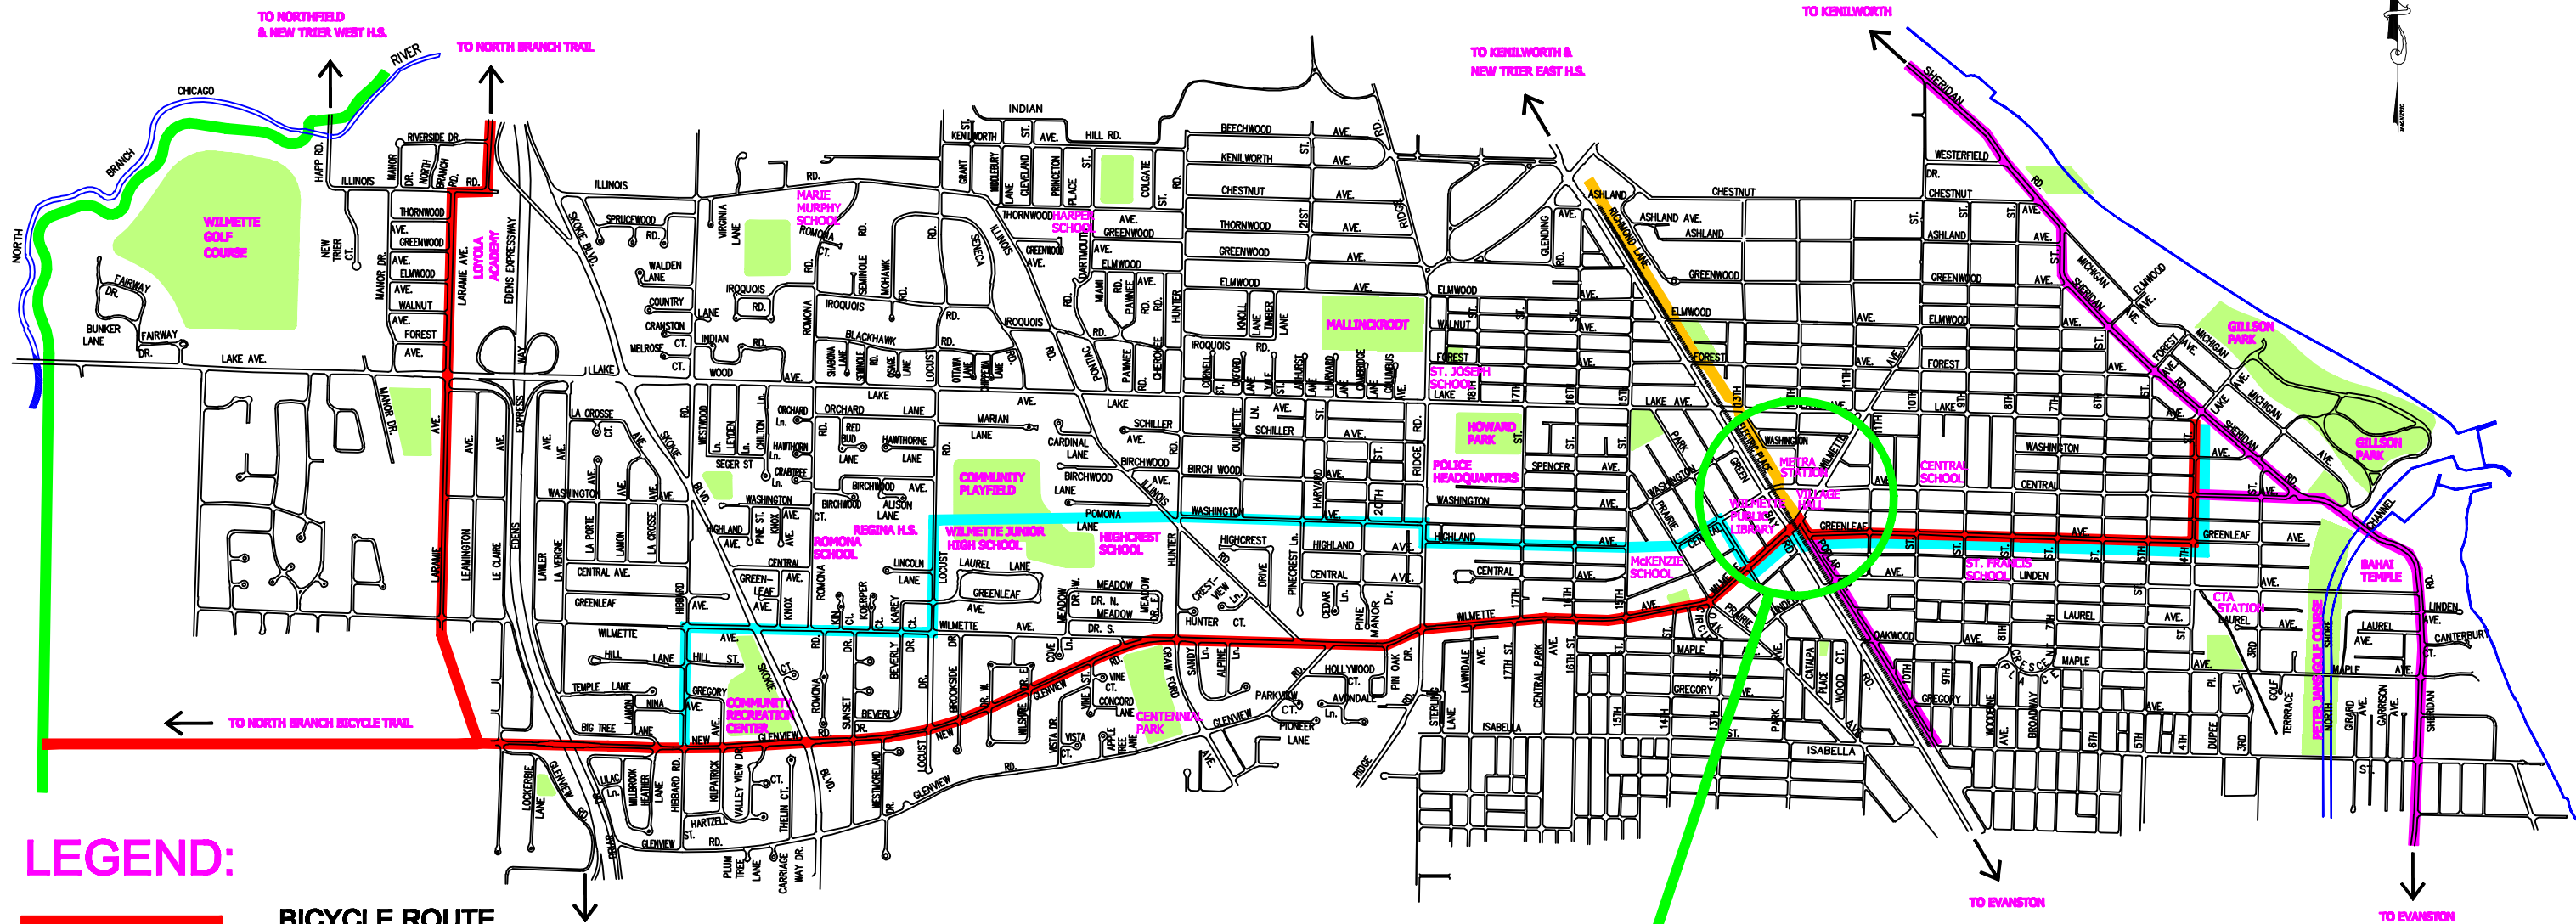

WILMETTE BICYCLE ROUTE MAP

LEGEND:

- BICYCLE ROUTE
 - ALTERNATE BICYCLE ROUTE *
 - FUTURE ROUTE EXTENSION
 - GREEN BAY TRAIL
 - NORTH BRANCH BICYCLE TRAIL
 - WILMETTE PARKS
- * SUGGESTED FOR CHILDREN AND LESS EXPERIENCED CYCLISTS